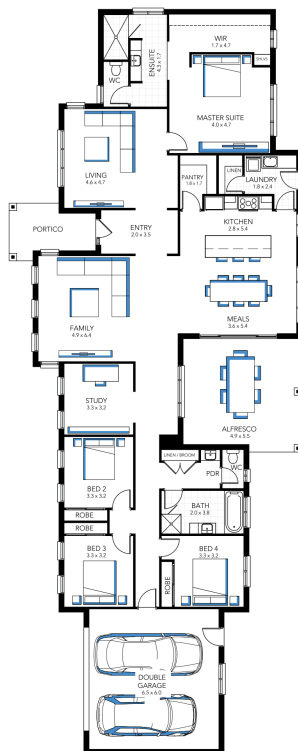

Manor 37

ADDRESS	LOT WIDTH	LOT SIZE	HOUSE SIZE
Lot 108 Shepherd Court, Iluka Views	37.00	1845.00 m ²	336.40 m ²

Your Inclusions

Maddi Zak
0447 177 325
maddi.zak@davissandershomes.com.au